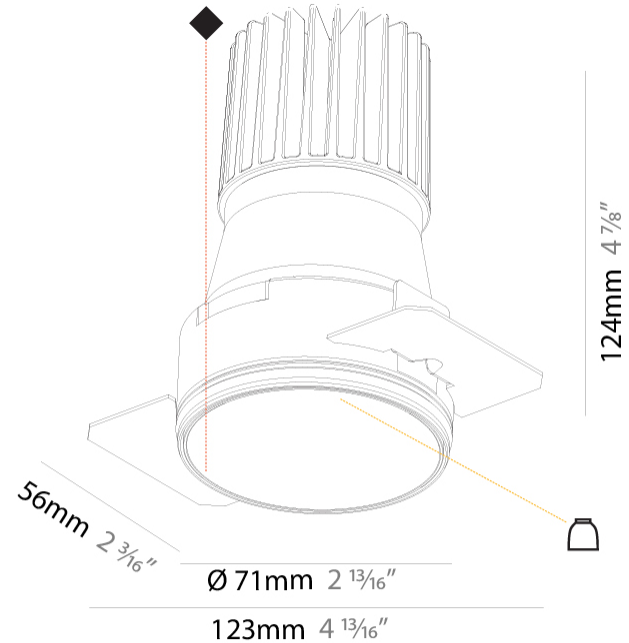

RATINGS AND CERTIFICATIONS

Certified By: Certified for North American Standards
IP rating: IP20