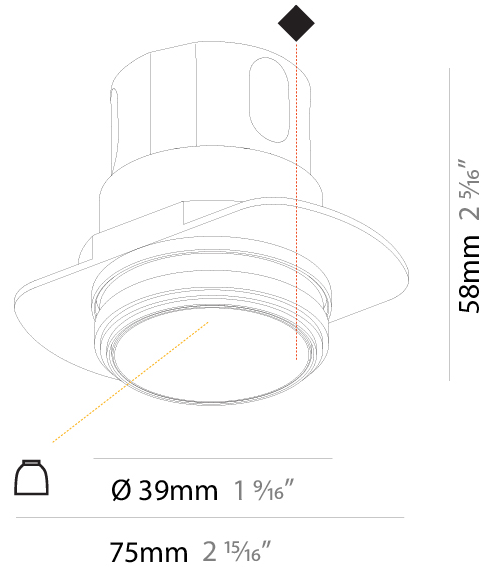

GENERAL

Series: Invader Deep
Brand: Prolicht
Division: Architectural
Mounting Type: Trimless
Mounting Location: Ceiling
Subcategory: Spots

PHYSICAL

Shape: Round
Diameter (mm): 39
Diameter (in): 1 9/16
Height (mm): 58
Height (in): 2 5/16
Ceiling Thickness (mm): 10 / 12 / 15
Ceiling Thickness (in): 3/8 or 1/2 or 9/16
Min. Recessing Depth (mm): 150
Min. Recessing Depth (in): 5 7/8
Weight (kg): 0.121
Weight (lbs): 0.27
Fixture Finish: [SSR / BKV / CWI / CRY / HAB / UFT / ITA / RUA / FTG / MYG / LOD / PUS / FRO / FUP / KIA / POP / BLS / SPG / MEY / GOH / GUM / CHC / COM / ABZ / JAG / OBR / MOS / ROR](#)
Fixture Material: Aluminum
Cut-out Measurements: Ø 45mm / 1 3/4"
Upon Request: Unique Sizes Unique Ceiling Thickness

ELECTRICAL

Lamp Type: LED (Zhaga Standard)
Input Wattage (W): 2.2
Total Output Wattage (W): 2
Dimming: 0-10V Dimming / Phase Dimming (120Vac Only)
Driver Included: No
Driver Location: Remote
Driver Type: Constant Current - 120 / 277Vac
Input Voltage (V): 120 - 277
Constant Current (MA): 700

LED

Number of LEDs: 1
Color Temperature (°K): [2700 / 3000 / 3500 / 4000](#)
Max. Delivered Lumen (lm): 160 / 170 / 176 / 180
CRI: >90 CRI
Lamp Life (hrs): 50000
Upon Request: RGB-W Tunable White Special Color Temperature

OPTICAL

Reflector°: 12 / 20 / 35
Upon Request: Special Beam Angles

RATINGS AND CERTIFICATIONS

Certified By: Certified for North American Standards
IP rating: IP20