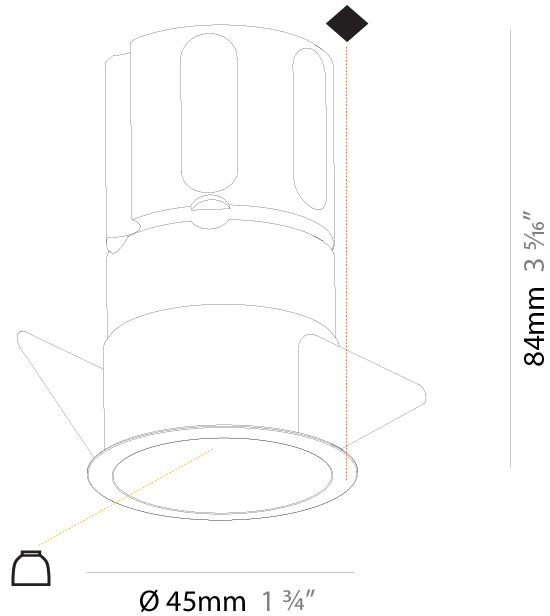

GENERAL

Series: Invader Deep
Brand: Prolicht
Division: Architectural
Mounting Type: Recessed
Mounting Location: Ceiling
Subcategory: Downlight

PHYSICAL

Shape: Round
Diameter (mm): 45
Diameter (in): 1 3/4
Height (mm): 84
Height (in): 3 5/16
Min. Recessing Depth (mm): 150
Min. Recessing Depth (in): 5 7/8
Light Distribution: Downlight
Weight (kg): 0.122
Weight (lbs): 0.27
Fixture Finish: SSR / BKV / CWI / CRY / HAB / UFT / ITA / RUA / FTG / MYG / LOD / PUS / FRO / FUP / KIA / POP / BLS / SPG / MEY / GOH / GUM / CHC / COM / ABZ / JAG / OBR / MOS / ROR
Fixture Material: Aluminum Die Cast
Cut-out Measurements: Dia: 41mm / 1 5/8"

ELECTRICAL

Lamp Type: LED (Zhaga Standard)
Input Wattage (W): 7.7
Total Output Wattage (W): 7
Dimming: Non-Dimming / Phase Dimming (120Vac only) / 0-10V Dimming
Driver Included: No
Driver Location: Remote
Driver Type: Constant Current - 120 / 277Vac
Driver Class: Class 2
Input Voltage (V): 120 - 277
Constant Current (MA): 250

LED

Number of LEDs: 1
Color Temperature (°K): 2700 / 3000 / 3500 / 4000
Max. Delivered Lumen (lm): 660 / 690 / 725 / 740
Nominal Lumen (lm): 734 / 762 / 801 / 817
CRI: >90 CRI
Lamp Life (hrs): 50000

OPTICAL

Reflector°: 33 / 47 / 65

RATINGS AND CERTIFICATIONS

Certified By: Certified for North American Standards
IP rating: IP20