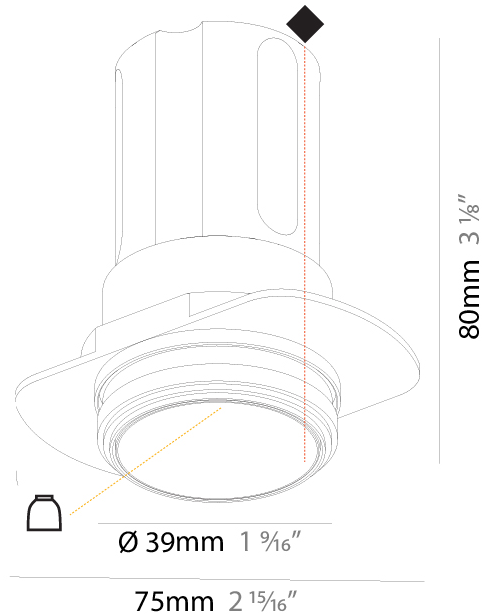

GENERAL

Series: Invader Deep
Brand: Prolicht
Division: Architectural
Mounting Type: Trimless
Mounting Location: Ceiling
Subcategory: Spots

PHYSICAL

Shape: Round
Diameter (mm): 39
Diameter (in): 1 9/16
Height (mm): 80
Height (in): 3 1/8
Ceiling Thickness (mm): 10 / 12 / 15
Ceiling Thickness (in): 3/8 or 1/2 or 9/16
Min. Recessing Depth (mm): 150
Min. Recessing Depth (in): 5 7/8
Light Distribution: Downlight
Weight (kg): 0.143
Weight (lbs): 0.31
Fixture Finish: SSR / BKV / CWI / CRY / HAB / UFT / ITA / RUA / FTG / MYG / LOD / PUS / FRO / FUP / KIA / POP / BLS / SPG / MEY / GOH / GUM / CHC / COM / ABZ / JAG / OBR / MOS / ROR
Fixture Material: Aluminum
Cut-out Measurements: Ø 45mm / 1 3/4"
Upon Request: Unique Sizes Unique Ceiling Thickness

ELECTRICAL

Lamp Type: LED (Zhaga Standard)
Input Wattage (W): 7.7
Total Output Wattage (W): 6.8
Dimming: Tri-Mode (Non-Dimming and Phase Dimming (120Vac only) and 0-10V Dimming)
Driver Included: No
Driver Location: Remote
Driver Type: Constant Current - 120 / 277Vac
Input Voltage (V): 120 - 277
Constant Current (MA): 250

LED

Number of LEDs: 1
Color Temperature (°K): 2700 / 3000 / 3500 / 4000
Max. Delivered Lumen (lm): 660 / 690 / 725 / 740
CRI: >90 CRI
Lamp Life (hrs): 50000
Upon Request: RGB-W Tunable White Special Color Temperature

OPTICAL

Reflector: 33 / 47 / 65
Upon Request: Special Beam Angles

RATINGS AND CERTIFICATIONS

Certified By: Certified for North American Standards
IP rating: IP20

150mm
5 7/8"

45mm
1 3/4"

10 | 12 1/2 | 15mm
3/8" | 1/2" | 9/16"