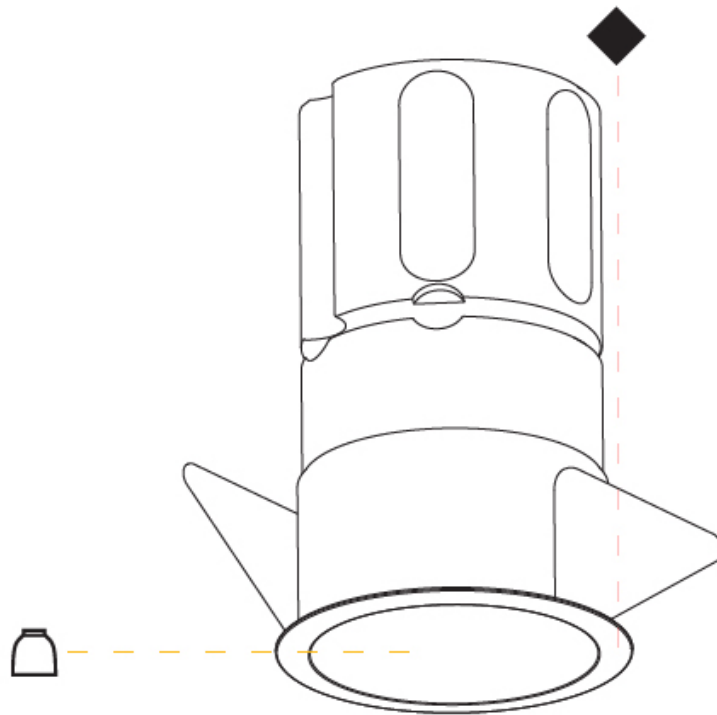

INVADER DEEP RECESSED

A37972-

PROJECT

TYPE

SPECIFIER

QUANTITY

DATE

A