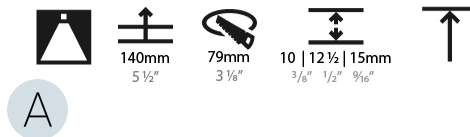

RATINGS AND CERTIFICATIONS

Certified By: Certified for North American Standards
IP rating: IP20